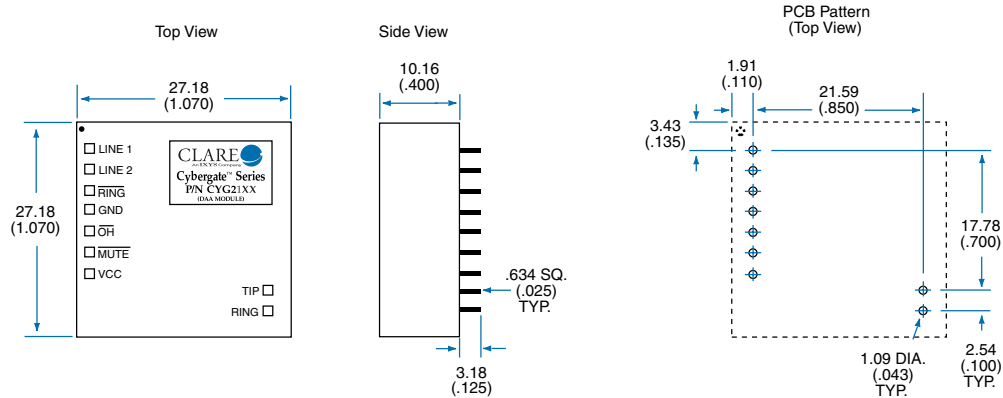

MECHANICAL DIMENSIONS

CYG20XX/CYG2911

CYG21XX/CYG2300

CYG22XX

Dimensions
mm
(inches)