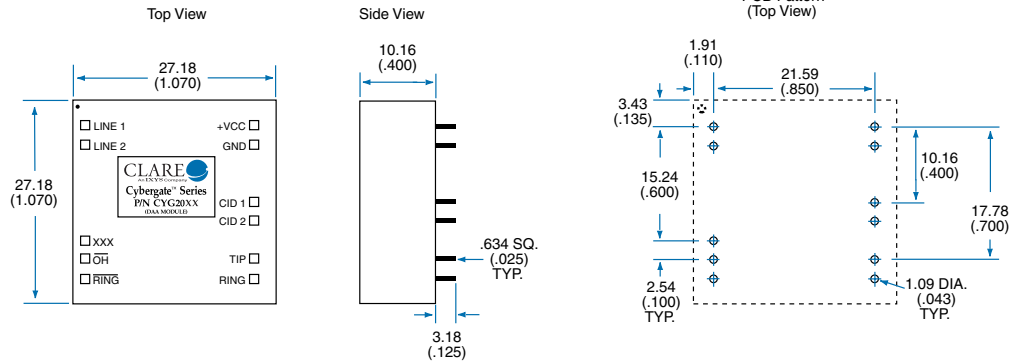

MECHANICAL DIMENSIONS

CYG20XX/CYG2911

CYG21XX/CYG2300

CYG22XX

Dimensions
mm
(inches)